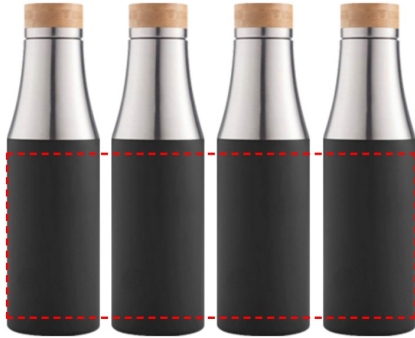

BREDA - CHANGE Collection Insulated Water Bottle - Black

- Round Laser Engraving
- Round Digital Print

Area Width: 225 mm
Area Height: 120 mm

- Laser Engraving
- Digital (UV) Print

Area Width: 25 mm
Area Height: 120 mm

- Silk Screen Printing

Area Width: 60 mm
Area Height: 100 mm