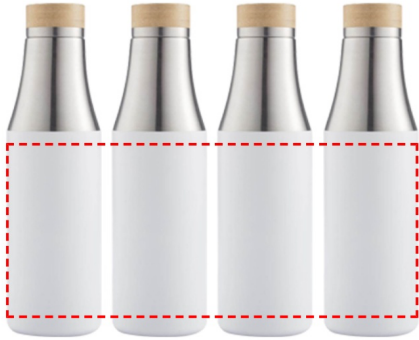

# BREDA - CHANGE Collection Insulated Water Bottle - White

---

- Round Laser Engraving
- Round Digital Print

**Area Width:** 225 mm  
**Area Height:** 120 mm

- Laser Engraving
- Digital (UV) Print

**Area Width:** 25 mm  
**Area Height:** 120 mm

- Silk Screen Printing

**Area Width:** 60 mm  
**Area Height:** 100 mm