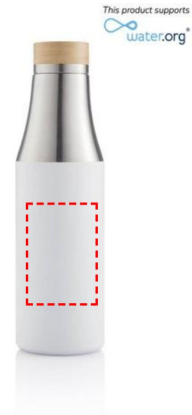

# BREDA - CHANGE Collection Insulated Water Bottle - White

---

- Round Laser Engraving
- Round Digital Print

**Area Width:** 225 mm  
**Area Height:** 120 mm

- Laser Engraving
- Digital (UV) Print

**Area Width:** 25 mm  
**Area Height:** 120 mm

- Silk Screen Printing

**Area Width:** 60 mm  
**Area Height:** 100 mm